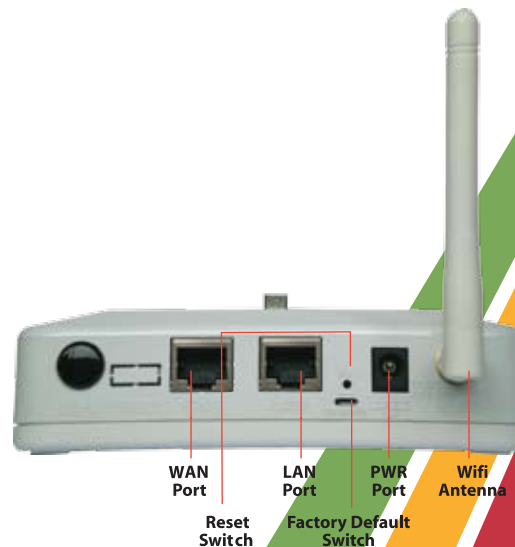

● **WAN Port**

When connecting with ADSL broadband, VD31 will enable ADSL connection automatically when 3G/3.5G internet connection is not available.

● **Ethernet Port**

Take advantage of the built-in 10/100 Ethernet Switch to jump start your own network. You can share files, printers, hard drive space and other resources.

● **Wireless Access Point**

Built-in Wireless (802.11b/g) Access Point lets you connect more PCs and allow your whole network to share high-speed Internet connection without running wires.

● **Wall-mount Slot**

There are 4 wall-mount slots on the bottom panel of the router. Besides horizontal placement, expand your imagination by mounting the device on the wall for maximum space usage and radio signal.