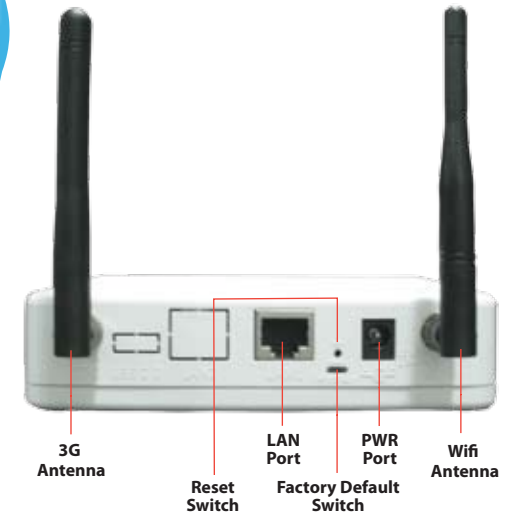

**Backup to
Fixed Line
Internet
Service**